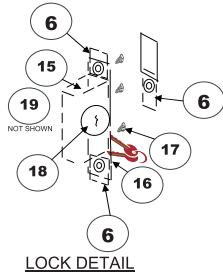

ROLLER STAR SHUTTERS & COMPONENTS
REGENCY ACCORDION SHUTTER

LEGEND

- ↑ #14 SCREW
- ⊙ RIVET
- 1" BUSHING
- ⊞ 5/8" BUSHING

- | | | | | | |
|-----------|--------------------------|--------------------|-----------|------------|-----------------------|
| 1 | RY*601140P
RY*601160P | ACCORDION BLADE | 11 | RY1N625 | 5/8" RECESSED BUSHING |
| 2 | RY*601S0P | STARTER STRIP | 12 | RY1N87 | 1" RECESSED BUSHING |
| 3 | RY*601C0FP | FEMALE CENTER MATE | 13 | RY1NH14 | HAT BUSHING |
| 4 | RY*601C0MP | MALE CENTER-MATE | 14 | RYHB14 | HOLD BACK 2 PC SET |
| 5 | RY*INSERTP | CENTER MATE INSERT | 15 | RY6B00 | HOOK BOLT ST ST |
| 6 | RY SUPPORT | LOCK SUPPORT | 16 | RY6P00 | FACE PLATE |
| 7 | | TRACK | 17 | RY832025 | SS FACE PLATE SCREW |
| 8 | | ANGLE | 18 | RY6K00 | KEY CYLINDER |
| 9 | RY*HANDLEP | HANDLE | 19 | RY6T00 | THUMB TURN CYLINDER |
| 10 | RYWA14 | WHEEL ASSEMBLY | 20 | XA-8408000 | #14 SCREW |