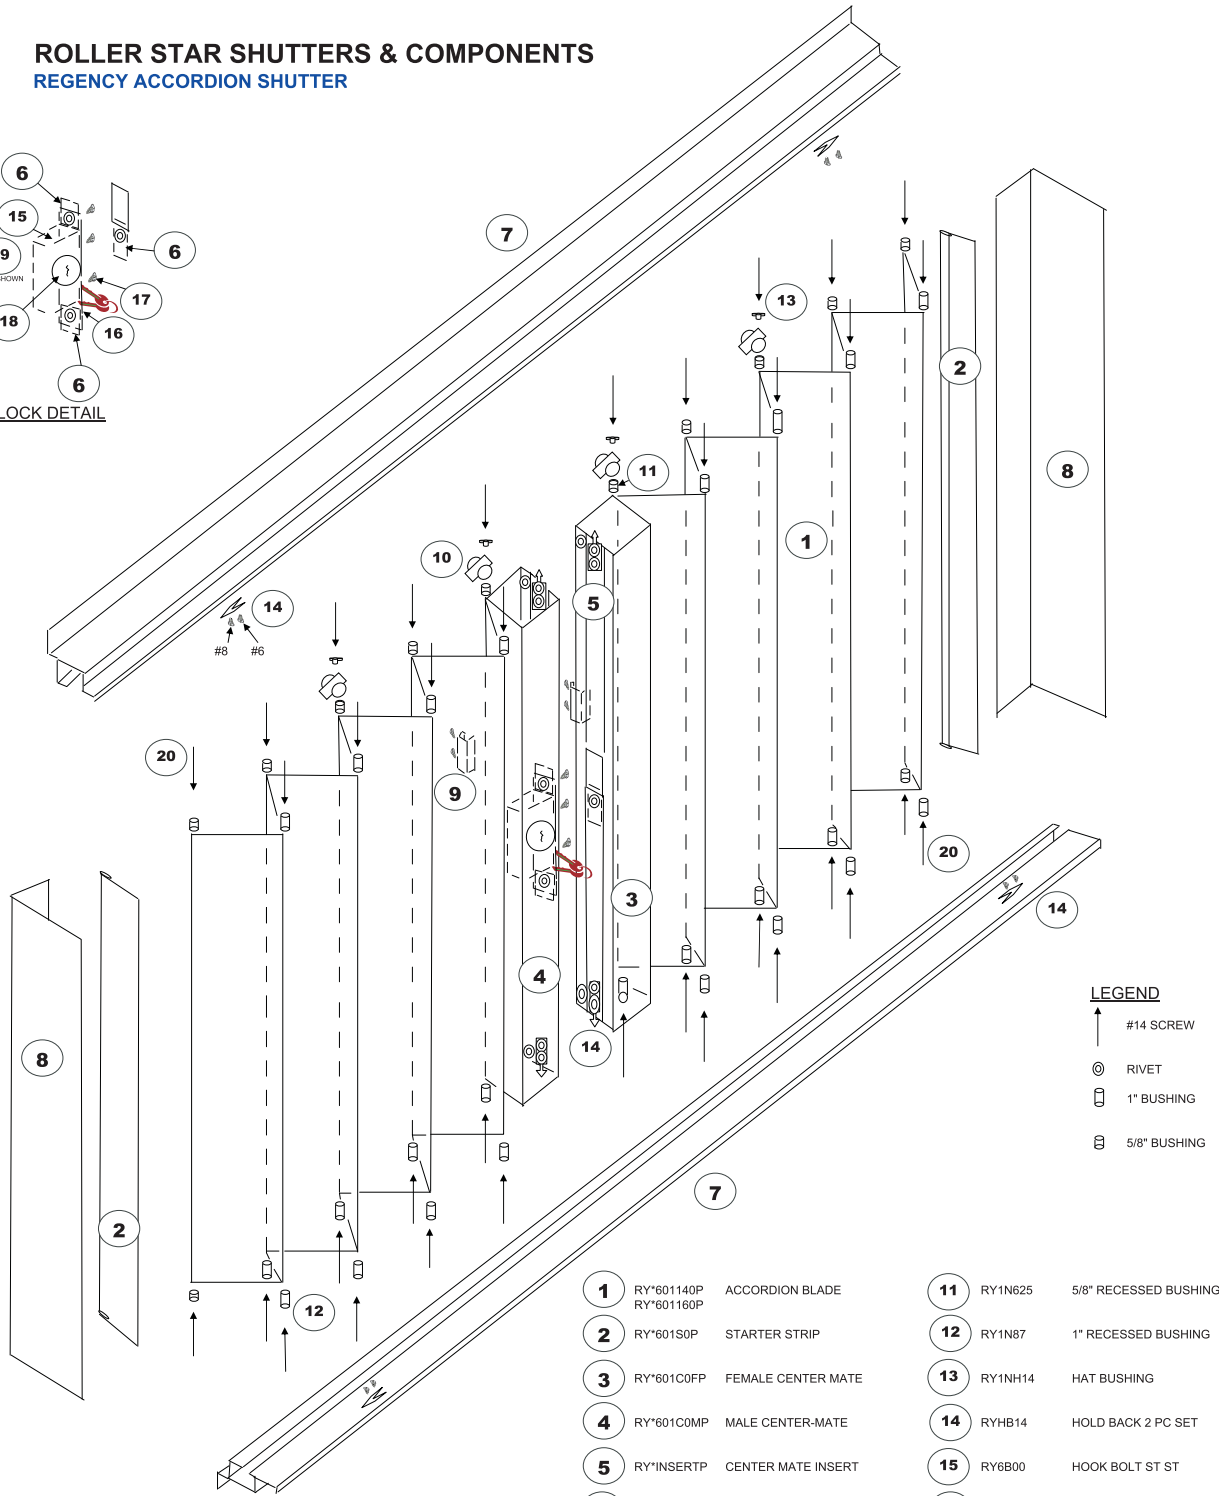

ROLLER STAR SHUTTERS & COMPONENTS
REGENCY ACCORDION SHUTTER

LEGEND

- ↑ #14 SCREW
- ⊙ RIVET
- 1" BUSHING
- ⊞ 5/8" BUSHING

- | | | | | | |
|-----------|--------------------------|--------------------|-----------|------------|-----------------------|
| 1 | RY*601140P
RY*601160P | ACCORDION BLADE | 11 | RY1N625 | 5/8" RECESSED BUSHING |
| 2 | RY*601S0P | STARTER STRIP | 12 | RY1N87 | 1" RECESSED BUSHING |
| 3 | RY*601C0FP | FEMALE CENTER MATE | 13 | RY1NH14 | HAT BUSHING |
| 4 | RY*601C0MP | MALE CENTER-MATE | 14 | RYHB14 | HOLD BACK 2 PC SET |
| 5 | RY*INSERTP | CENTER MATE INSERT | 15 | RY6B00 | HOOK BOLT ST ST |
| 6 | RY SUPPORT | LOCK SUPPORT | 16 | RY6P00 | FACE PLATE |
| 7 | | TRACK | 17 | RY832025 | SS FACE PLATE SCREW |
| 8 | | ANGLE | 18 | RY6K00 | KEY CYLINDER |
| 9 | RY*HANDLEP | HANDLE | 19 | RY6T00 | THUMB TURN CYLINDER |
| 10 | RYWA14 | WHEEL ASSEMBLY | 20 | XA-8408000 | #14 SCREW |